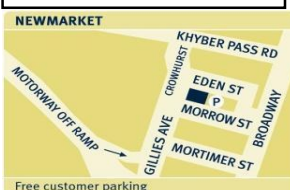

Available from:

Newmarket
4 Gillies Avenue,
Newmarket.
Ph 09 520 4466
Open 7 days

Symonds Street
39 Symonds Street,
Auckland City.
Ph 09 377 9992
Open Mon-Sat

Albany
Northridge Plaza, Albany
Centre.
Ph 09 415 3406
Open 7 days