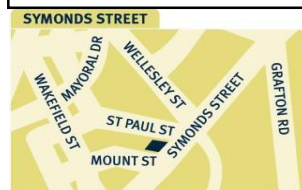

Available from:

Newmarket
4 Gillies Avenue,
Newmarket.
Ph 09 520 4466
Open 7 days

Symonds Street
39 Symonds Street,
Auckland City.
Ph 09 377 9992
Open Mon-Sat

Albany
Northridge Plaza, Albany
Centre.
Ph 09 415 3406
Open 7 days