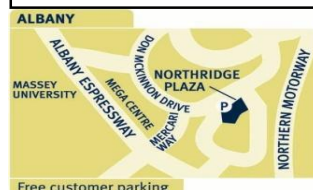

Available from:

Newmarket
4 Gillies Avenue,
Newmarket.
Ph 09 520 4466
Open 7 days

Symonds Street
39 Symonds Street,
Auckland City.
Ph 09 377 9992
Open Mon-Sat

Albany
Northridge Plaza, Albany
Centre.
Ph 09 415 3406
Open 7 days